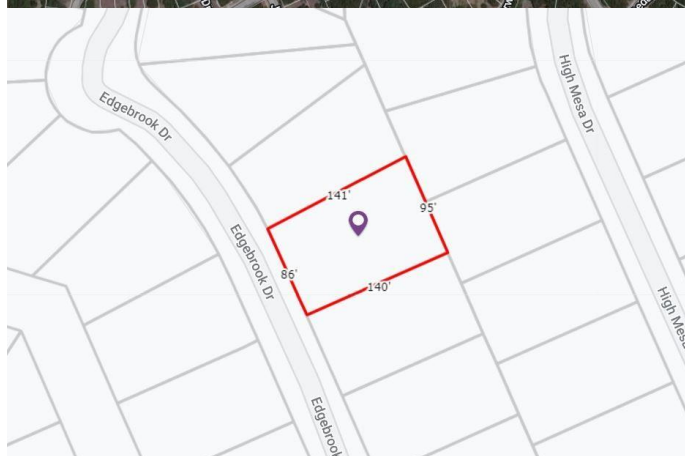

\$18,900 - 8100 Edgebrook Drive, Whitney

MLS® #20453997

\$18,900

0 Bedroom, 0.00 Bathroom,
Land on 0.28 Acres

White Bluff #08, Whitney, TX

Looking for a Resort Lifestyle, you have found it at White Bluff Resort on Lake Whitney! Come build your dream home at this 24-7 Guard Gated community that is located on one of the most prestigious lakes in Texas. White Bluff Resort boasts 2 World Class 18-hole golf courses, 4 swimming pools that are perfect for cooling down or soaking up the sun, 2 tennis courts, a basketball court, fishing ponds, two RV parks, access to the boat ramp at the marina, restaurants and Deer and wildlife that roam freely throughout the community. Buy now and hold on building for a later date and just enjoy all the incredible amenities of the neighborhood. This is the perfect place to get out of the DFW metroplex for the weekend, fall in love with the kindest people and the most incredible Lake Whitney sunsets.

Essential Information

MLS® #	20453997
Price	\$18,900
Bathrooms	0.00
Acres	0.28
Type	Land
Sub-Type	Unimproved Land
Status	Active

Community Information

Address 8100 Edgebrook Drive

Subdivision	White Bluff #08
City	Whitney
County	Hill
State	TX
Zip Code	76692